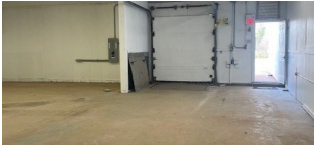

440 BEECH PONT ROAD, HAMILTON			
Size	10,080 sf	Details	Significantly sized industrial space suited for a variety of uses.
Price	Please Contact	Agent(s)	Ann Worth

18 QUEEN STREET, CHARLOTTETOWN			
Size	+/- 5,800 & 5,400 SF	Details	Downtown Charlottetown commercial spaces, moments from amenities
Price	Please Contact	Agent(s)	Ann Worth